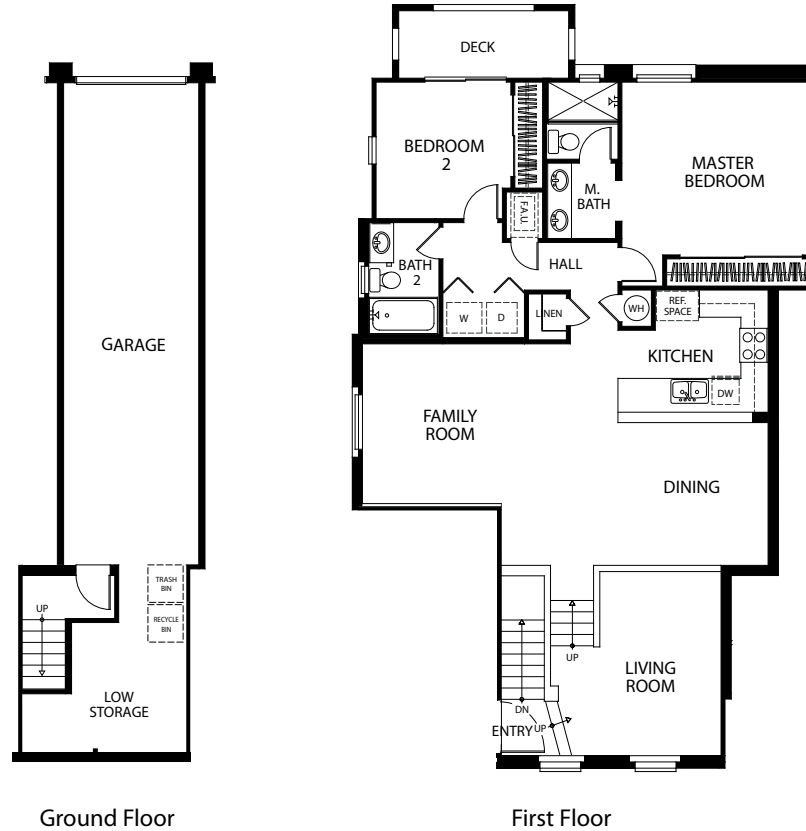

Residence 2

1,359 Square Feet, 2 Bedrooms, 2 Baths

©2010 City View Laurel Creek 178 • 953 Orcutt Ave., San Luis Obispo, CA 93401 | (805) 706-0248 • Floor plan configurations, including windows and decks, may vary in same model. Please ask your sales representative for more details. The builder reserves the right to change features, prices or plans without notice.