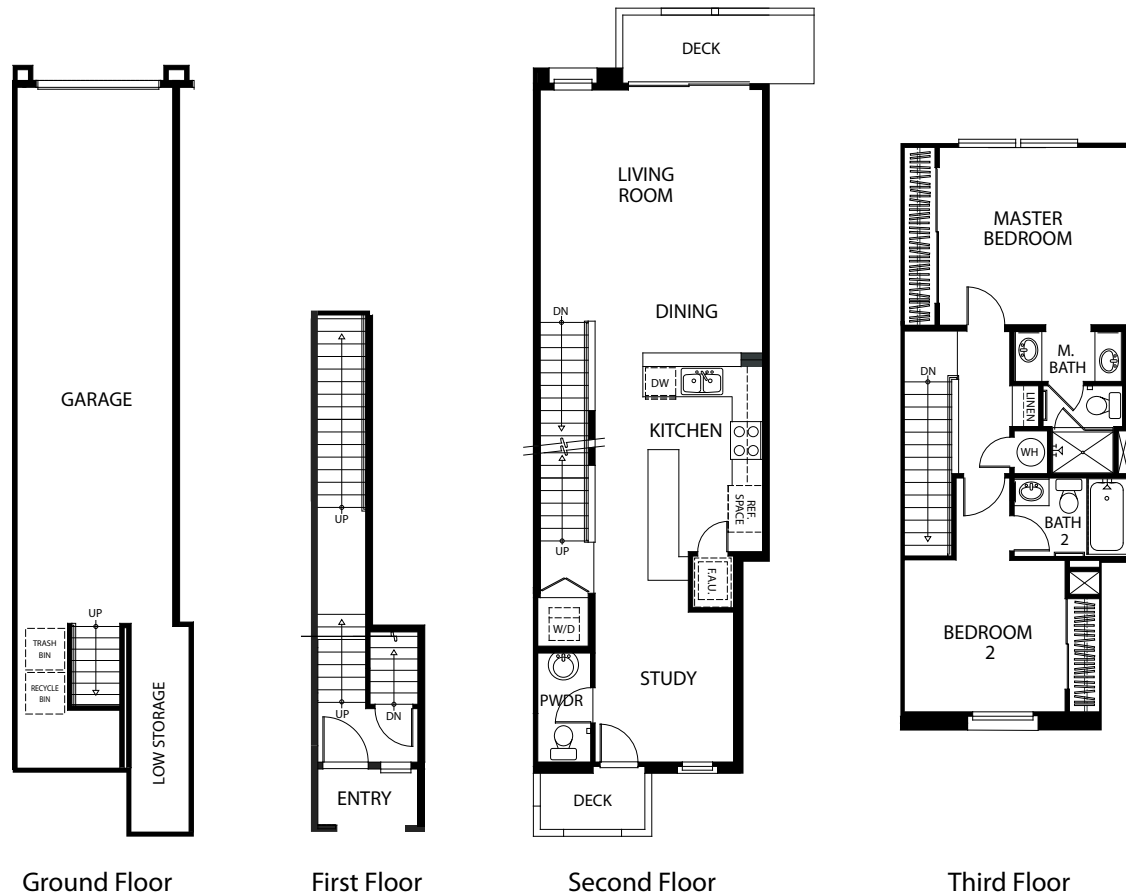

Residence 3

1,323 Square Feet, 2 Bedrooms, 2½ Baths

©2010 City View Laurel Creek 178 • 953 Orcutt Ave., San Luis Obispo, CA 93401 | (805) 706-0248 • Floor plan configurations, including windows and decks, may vary in same model. Please ask your sales representative for more details. The builder reserves the right to change features, prices or plans without notice.